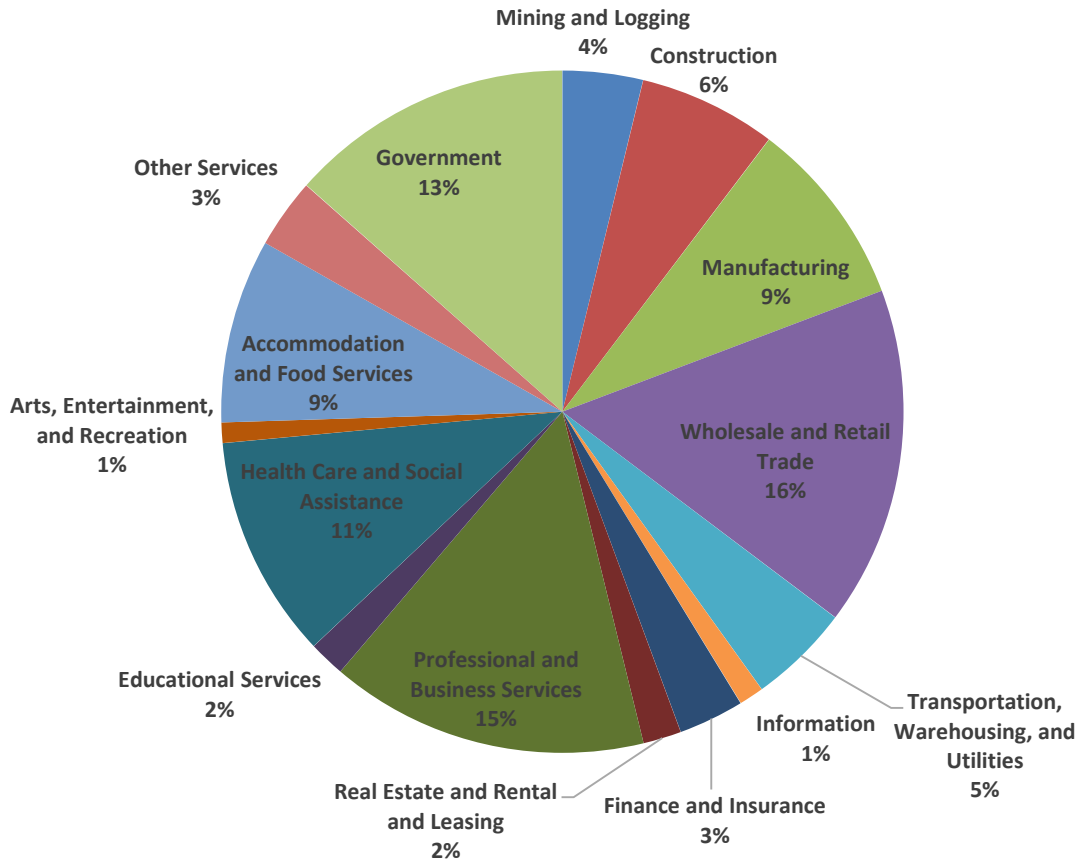

# Employment by Industry

Houston has more jobs than 35 states, including Wisconsin, Tennessee, or Minnesota.

**Employment by Industry-Percent of Total**

Source: Texas Workforce Commission, December 2013

- Nonfarm payroll employment in the Houston-Sugar Land-Baytown Metropolitan Statistical Area reached 2,840,100 in December '13, a 2.8 percent increase from the 2,763,900 in December '12.